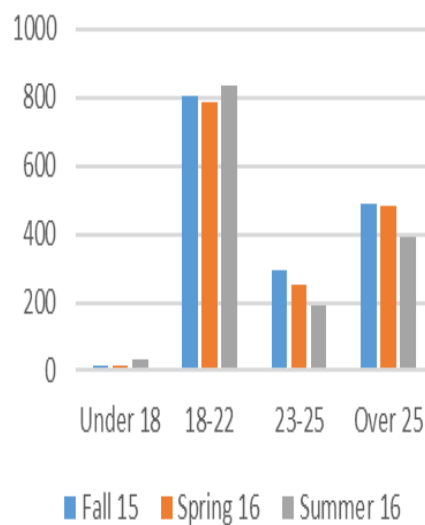

WALLACE COMMUNITY COLLEGE SELMA

2016-2017

FACTBOOK

e Enrollment

2016-17 Academic Year

Student Headcount by Gender

2016 - 2017 Student Headcount

Enrollment

Age Distribution Trend

2016-17 Enrollment Age Distribution Chart

2015-16 Enrollment Age Distribution Chart

2014-15 Enrollment Age Distribution Chart

Matriculation Map

Alabama Counties Students Matriculate From