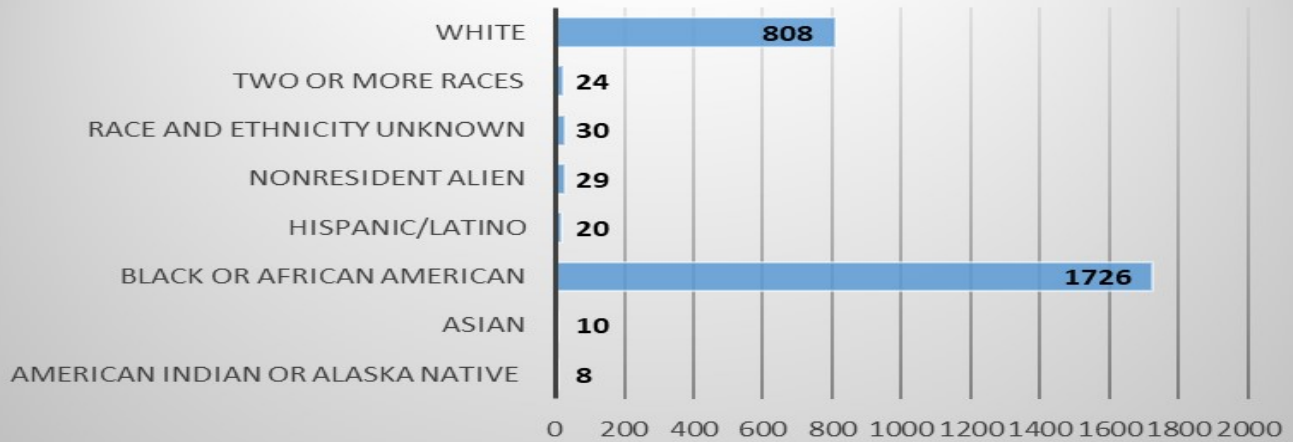

WALLACE COMMUNITY COLLEGE SELMA

2016-2017

FACTBOOK

e Enrollment

2016-17 Academic Year

Student Headcount by Gender

2016 - 2017 Student Headcount

Enrollment