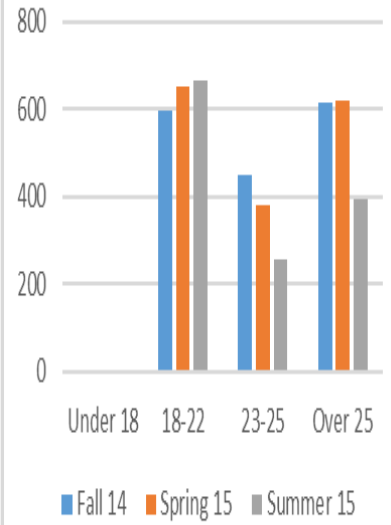

WALLACE COMMUNITY COLLEGE SELMA

2016-2017

FACTBOOK

e Enrollment

2016-17 Academic Year

Student Headcount by Gender

2016 - 2017 Student Headcount

Enrollment

Age Distribution Trend

2016-17 Enrollment Age Distribution Chart

2015-16 Enrollment Age Distribution Chart

2014-15 Enrollment Age Distribution Chart

Matriculation Map

Alabama Counties Students Matriculate From