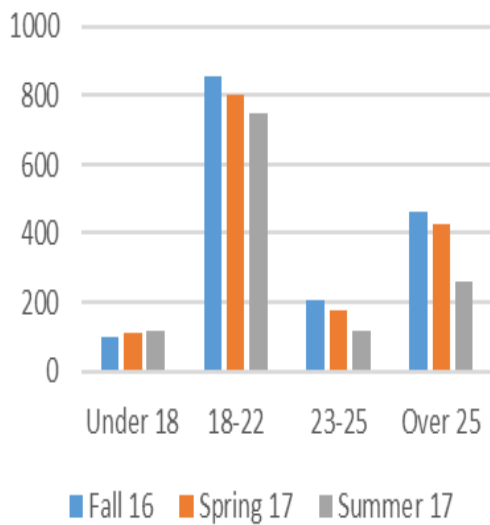

WALLACE COMMUNITY COLLEGE SELMA

2016-2017

FACTBOOK

e Enrollment

2016-17 Academic Year

Student Headcount by Gender

2016 - 2017 Student Headcount

Enrollment

Age Distribution Trend

2016-17 Enrollment Age Distribution Chart

2015-16 Enrollment Age Distribution Chart

2014-15 Enrollment Age Distribution Chart

Matriculation Map

Alabama Counties Students Matriculate From