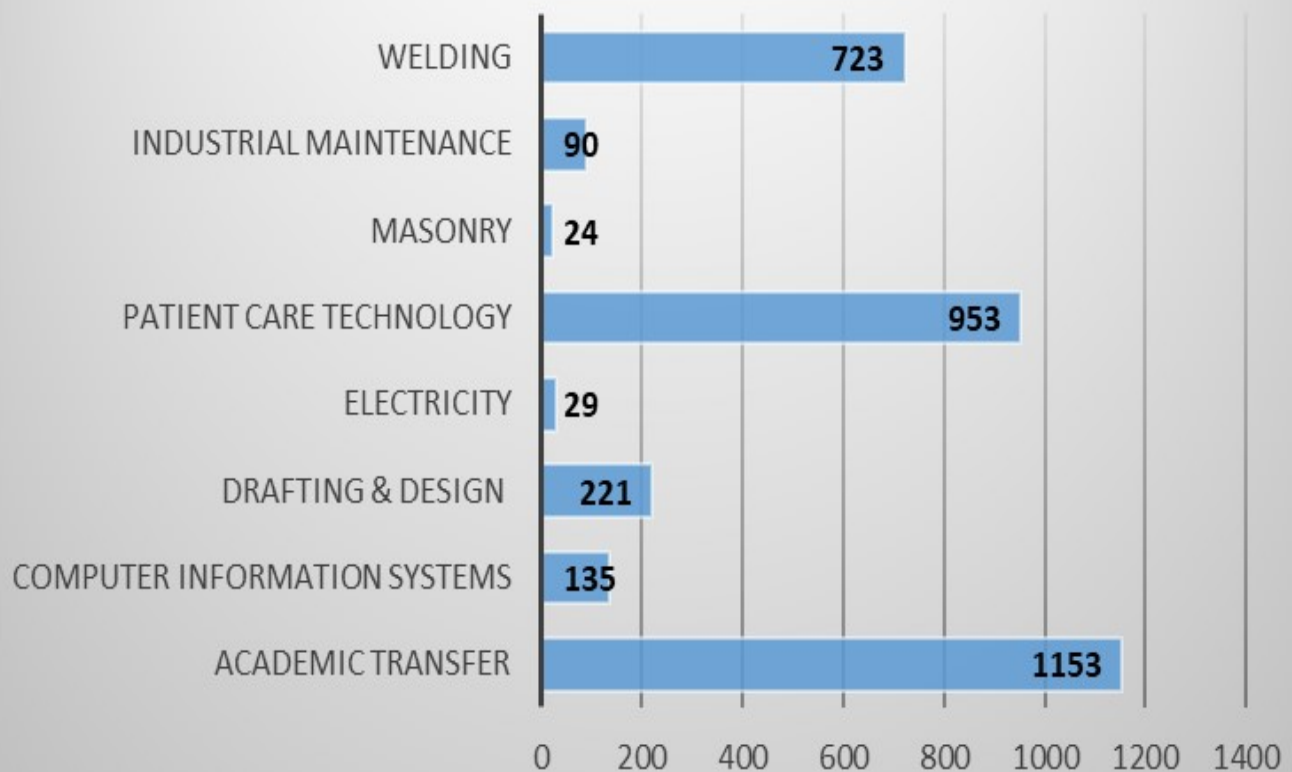

Lowndes County

Calhoun High School
 Central High School
 Lowndes Academy

Perry County

Francis Marion High School
 R.C. Hatch High School

Dual Enrollment

2016-2017 Dual Enrollment by Program

Dual Enrollment

2016-2017 Dual Enrollment Credit Hour Production by Program

Faculty and Staff

2016-2017 Personnel by Employment Status