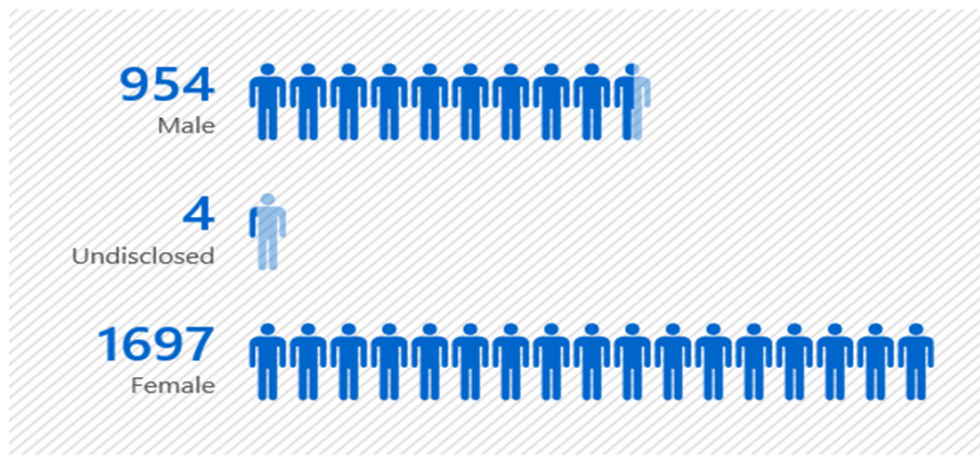

WALLACE COMMUNITY COLLEGE SELMA

2016-2017

FACTBOOK

e Enrollment

2016-17 Academic Year

Student Headcount by Gender

2016 - 2017 Student Headcount

Enrollment