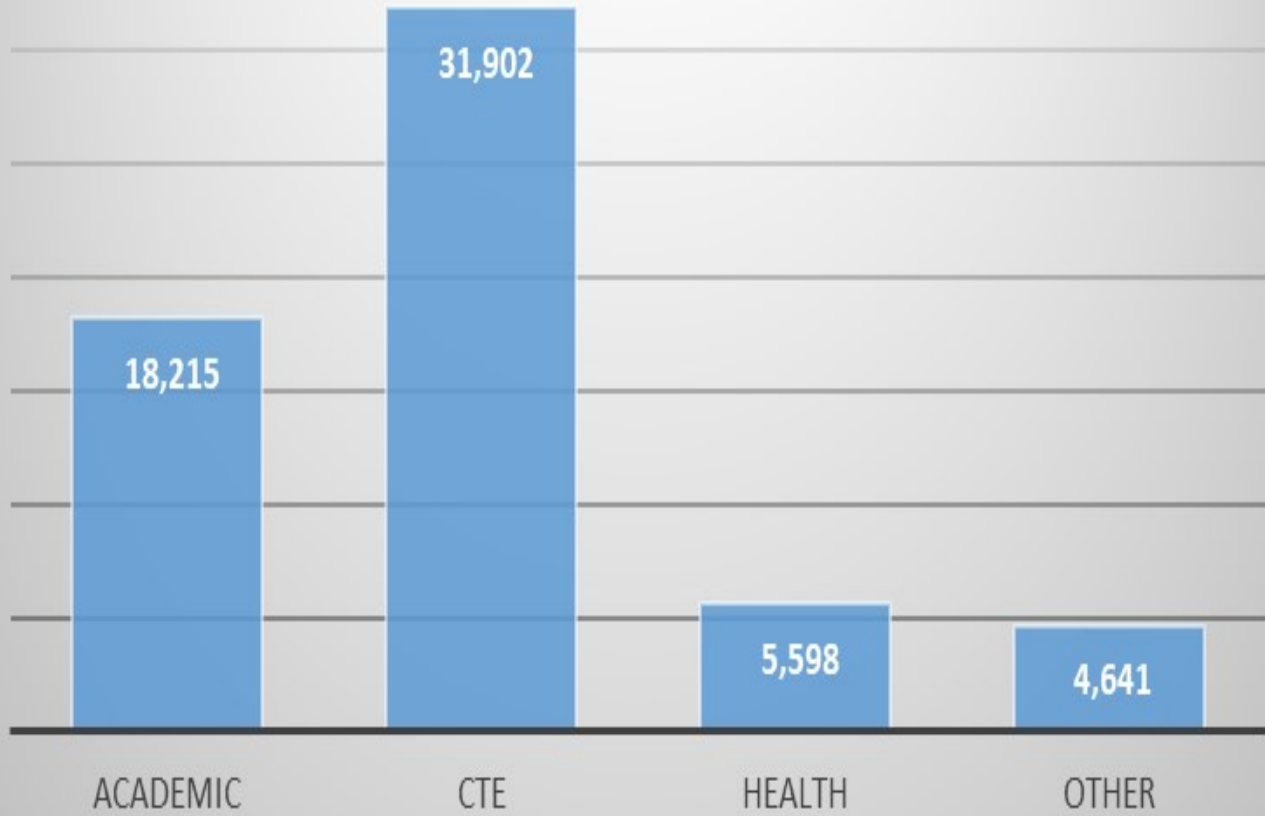

Age Distribution Trend

2016-17 Enrollment Age Distribution Chart

2015-16 Enrollment Age Distribution Chart

2014-15 Enrollment Age Distribution Chart

Matriculation Map

Alabama Counties Students Matriculate From

Alabama

Matriculation Report

2016-17 Academic Year

County, State	Headcount	County	Headcount
Dallas, AL	1297	Butler, AL	2
Montgomery, AL	348	Calhoun, AL	2
Perry, AL	200	Chambers, AL	2
Lowndes, AL	136	Cobb, GA	2
Autauga, AL	96	DeKalb, AL	2
Wilcox, AL	77	Greene, AL	2
Lee, AL	76	Henry, AL	2
Chilton, AL	62	Russell, AL	2
Jefferson, AL	50	St. Clair, AL	2
Marengo, AL	47	Barbour, AL	1
Elmore, AL	44	Blount, AL	1
UNKNOWN, AL	33	Cherokee, AL	1
Hale, AL	22	Clay, AL	1
Tuscaloosa, AL	21	Coffee, AL	1
Pike, AL	18	Colbert, AL	1
Marion, AL	15	Coosa, AL	1
Shelby, AL	15	DeKalb, GA	1
Bibb, AL	13	Etowah, AL	1
UNKNOWN	11	Houston, AL	1
Macon, AL	8	Monroe, AL	1
Clarke, AL	7	Morgan, AL	1
Madison, AL	5	Muscogee, GA	1
Crenshaw, AL	4	Pickens, AL	1
Sumter, AL	4	Queens, NY	1
Dale, AL	3	Randolph, NC	1
Escambia, AL	3	Riverside, CA	1
Mobile, AL	3	Santa Rosa, FL	1
Tallapoosa, AL	3	Walker, AL	1
		Winston, AL	1

Credit Hour Production

2016 -2017 Credit Hour Production By Division

Degrees Awarded

2016-2017 DEGREES AWARDED BY DIVISION

■ STC ■ CER ■ Degree

Course Delivery

2016-2017 Course Delivery Method

High Schools