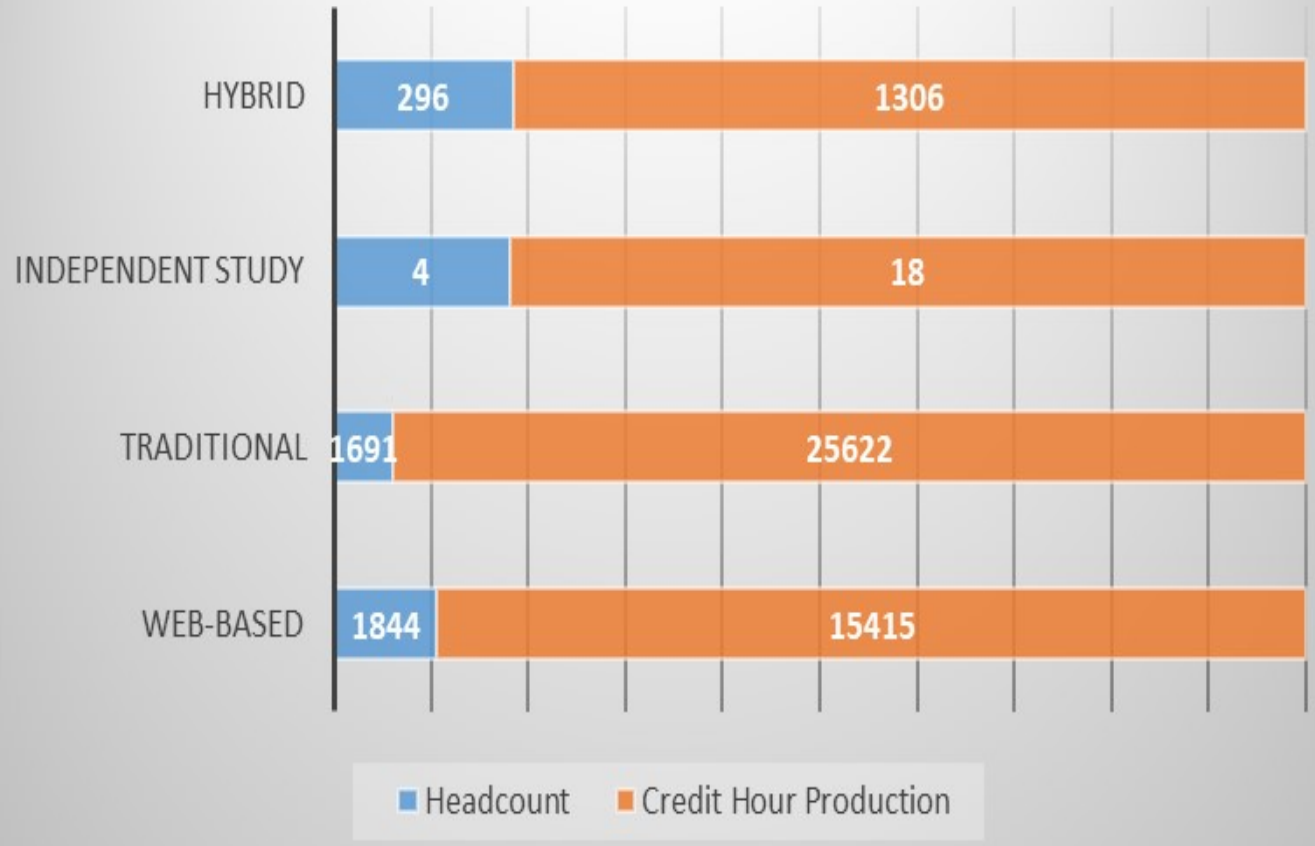

Credit Hour Production

2016 -2017 Credit Hour Production By Division

Degrees Awarded

2016-2017 DEGREES AWARDED BY DIVISION

■ STC ■ CER ■ Degree

Course Delivery

2016-2017 Course Delivery Method

High Schools