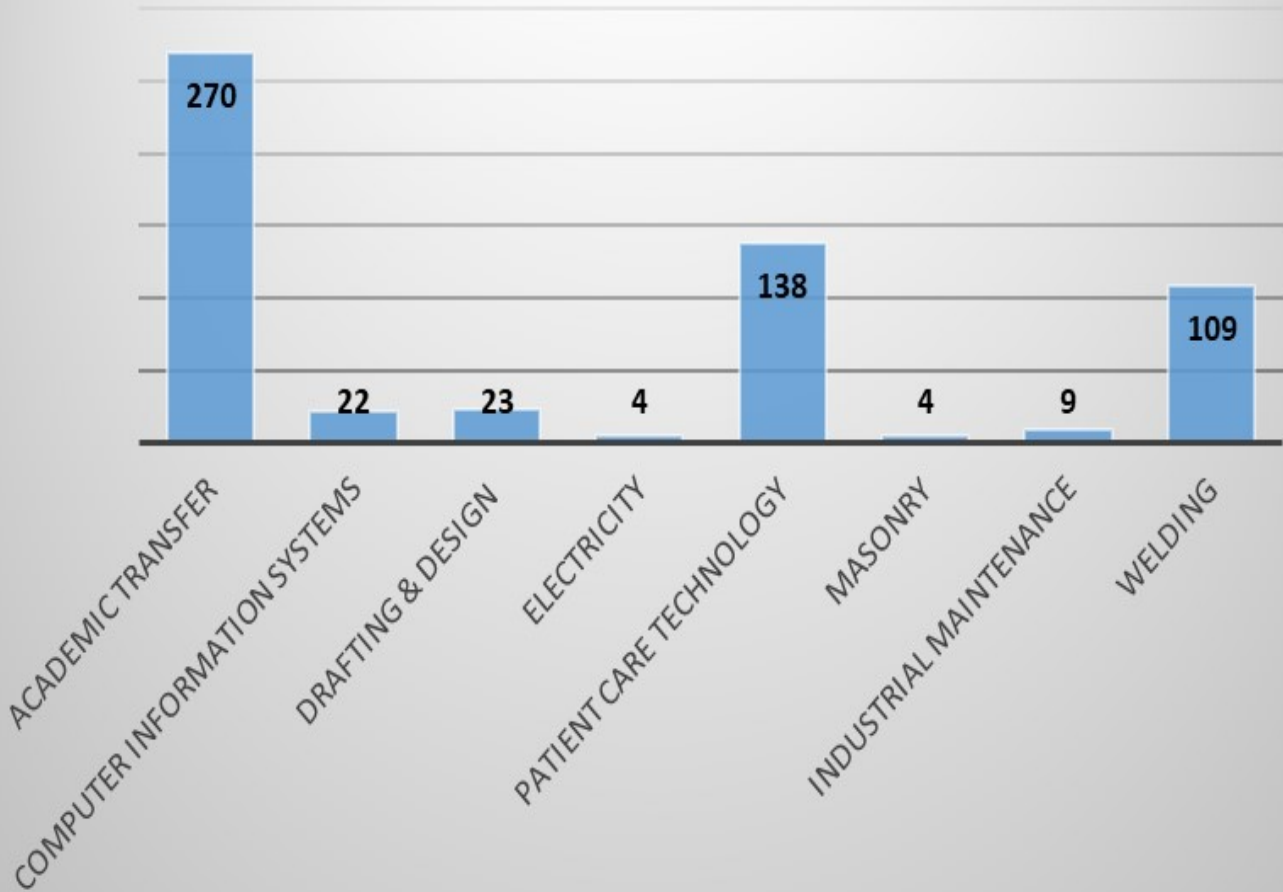

Lowndes County

Calhoun High School
 Central High School
 Lowndes Academy

Perry County

Francis Marion High School
 R.C. Hatch High School

Dual Enrollment

2016-2017 Dual Enrollment by Program

Dual Enrollment

2016-2017 Dual Enrollment Credit Hour Production by Program

Faculty and Staff

2016-2017 Personnel by Employment Status