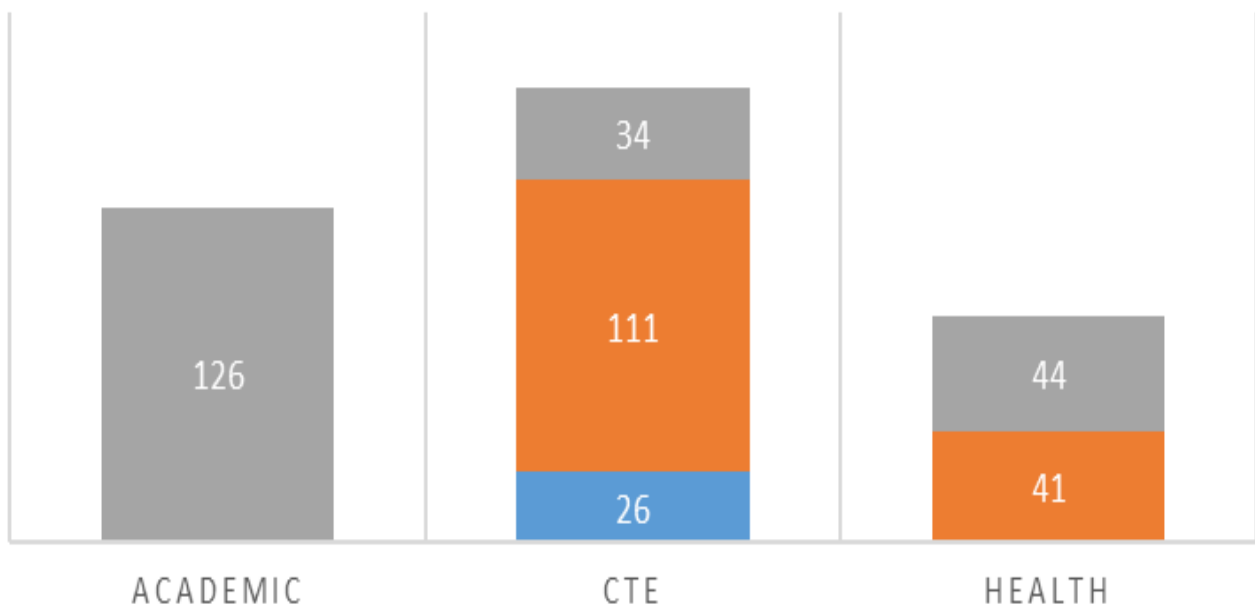

Credit Hour Production

2016 -2017 Credit Hour Production By Division

Degrees Awarded

2016-2017 DEGREES AWARDED BY DIVISION

■ STC ■ CER ■ Degree

Course Delivery

2016-2017 Course Delivery Method

High Schools